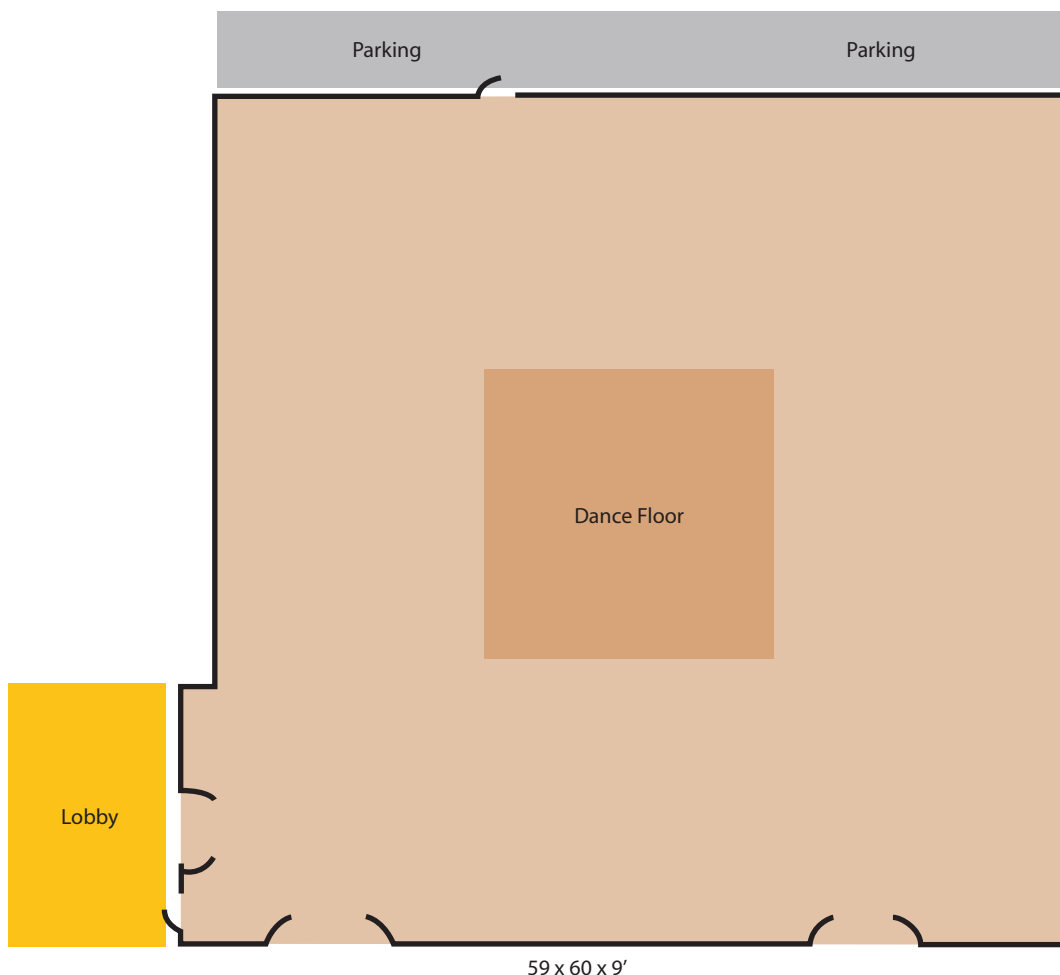

Ponce de Leon Floor Plan

The Ponce de Leon is one of our largest meeting rooms. It is adjacent to the Coronado and is separated by a common lobby. This open floorplan allows for maximum use of space.

To reserve this room for your meeting place please contact our sales office at:

(209) 826-4444
(800) 546-5697

You can also email us at:
sales@thehoteldeoro.com

59 x 60 x 9'

Room	Banquet	Classroom	Theater	Conference	U-Shape
Coronado	350	300	400	85	75
Ponce de Leon	350	300	400	85	75
Isabella	150	200	350	150	N/R
Cortez	130	150	200	50	40
Franciscan	130	150	200	50	40
Balboa	80	N/R	N/R	20	35
Pacheco Main	48	60	80	25	40
Pacheco South	N/R	36	48	20	25
Pacheco West	N/R	30	50	20	15
Executive Suite	N/R	30	40	30	15
Boardroom	N/R	N/R	N/R	10	8