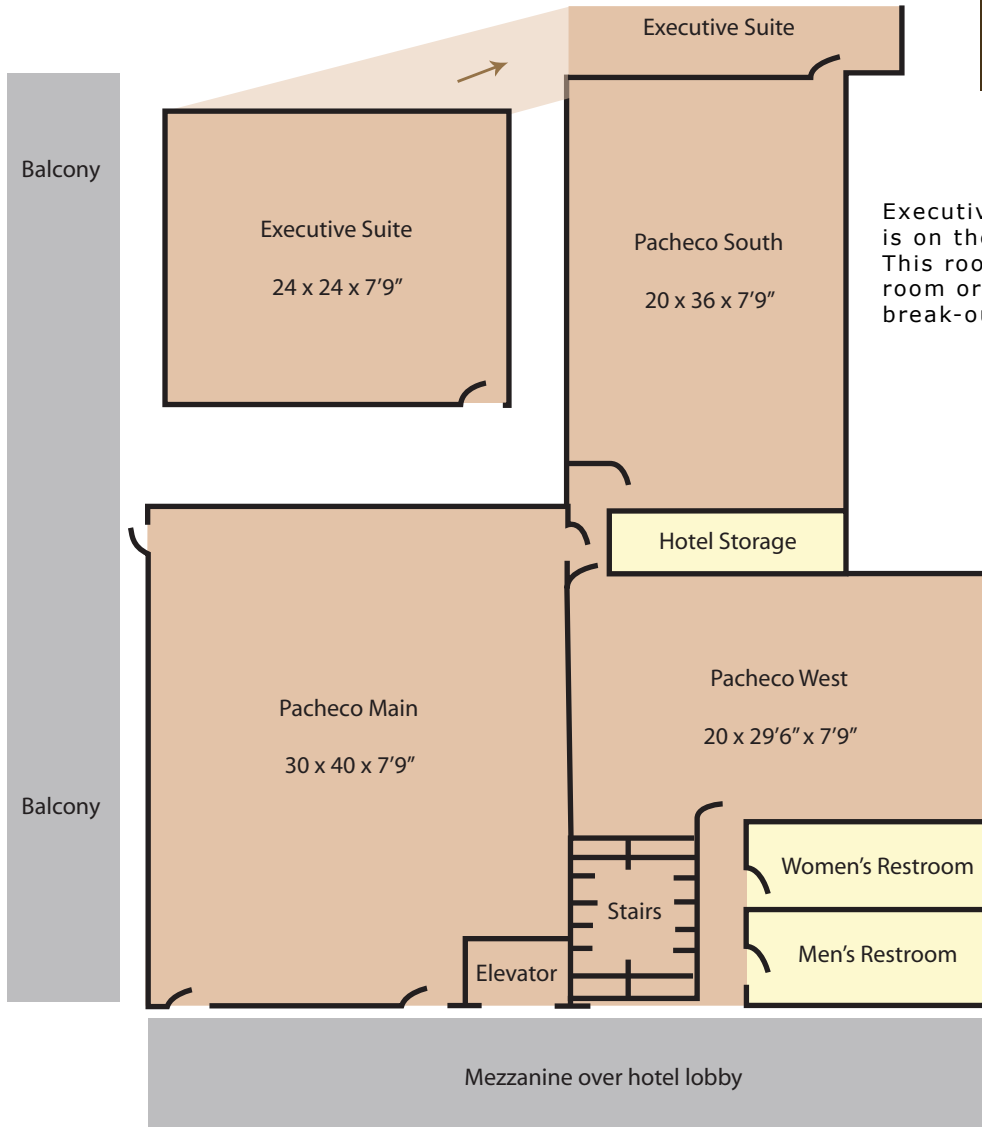

# Pacheco Complex Floor Plan Executive Suite

Executive Suite: This second floor meeting room is on the mezzanine above the hotel lobby. This room can be used as a stand-alone meeting room or part of our four-room complex for smaller break-out rooms.

To reserve this room for your meeting place please contact our sales office at:

**(209) 826-4444**  
**(800) 546-5697**

You can also email us at:  
sales@thehoteldeoro.com

Room	Banquet	Classroom	Theater	Conference	U-Shape
Coronado	350	300	400	85	75
Ponce de Leon	350	300	400	85	75
Isabella	150	200	350	150	N/R
Cortez	130	150	200	50	40
Franciscan	130	150	200	50	40
Balboa	80	N/R	N/R	20	35
Pacheco Main	48	60	80	25	40
Pacheco South	N/R	36	48	20	25
Pacheco West	N/R	30	50	20	15
<b>Executive Suite</b>	N/R	30	40	30	15
Boardroom	N/R	N/R	N/R	10	8